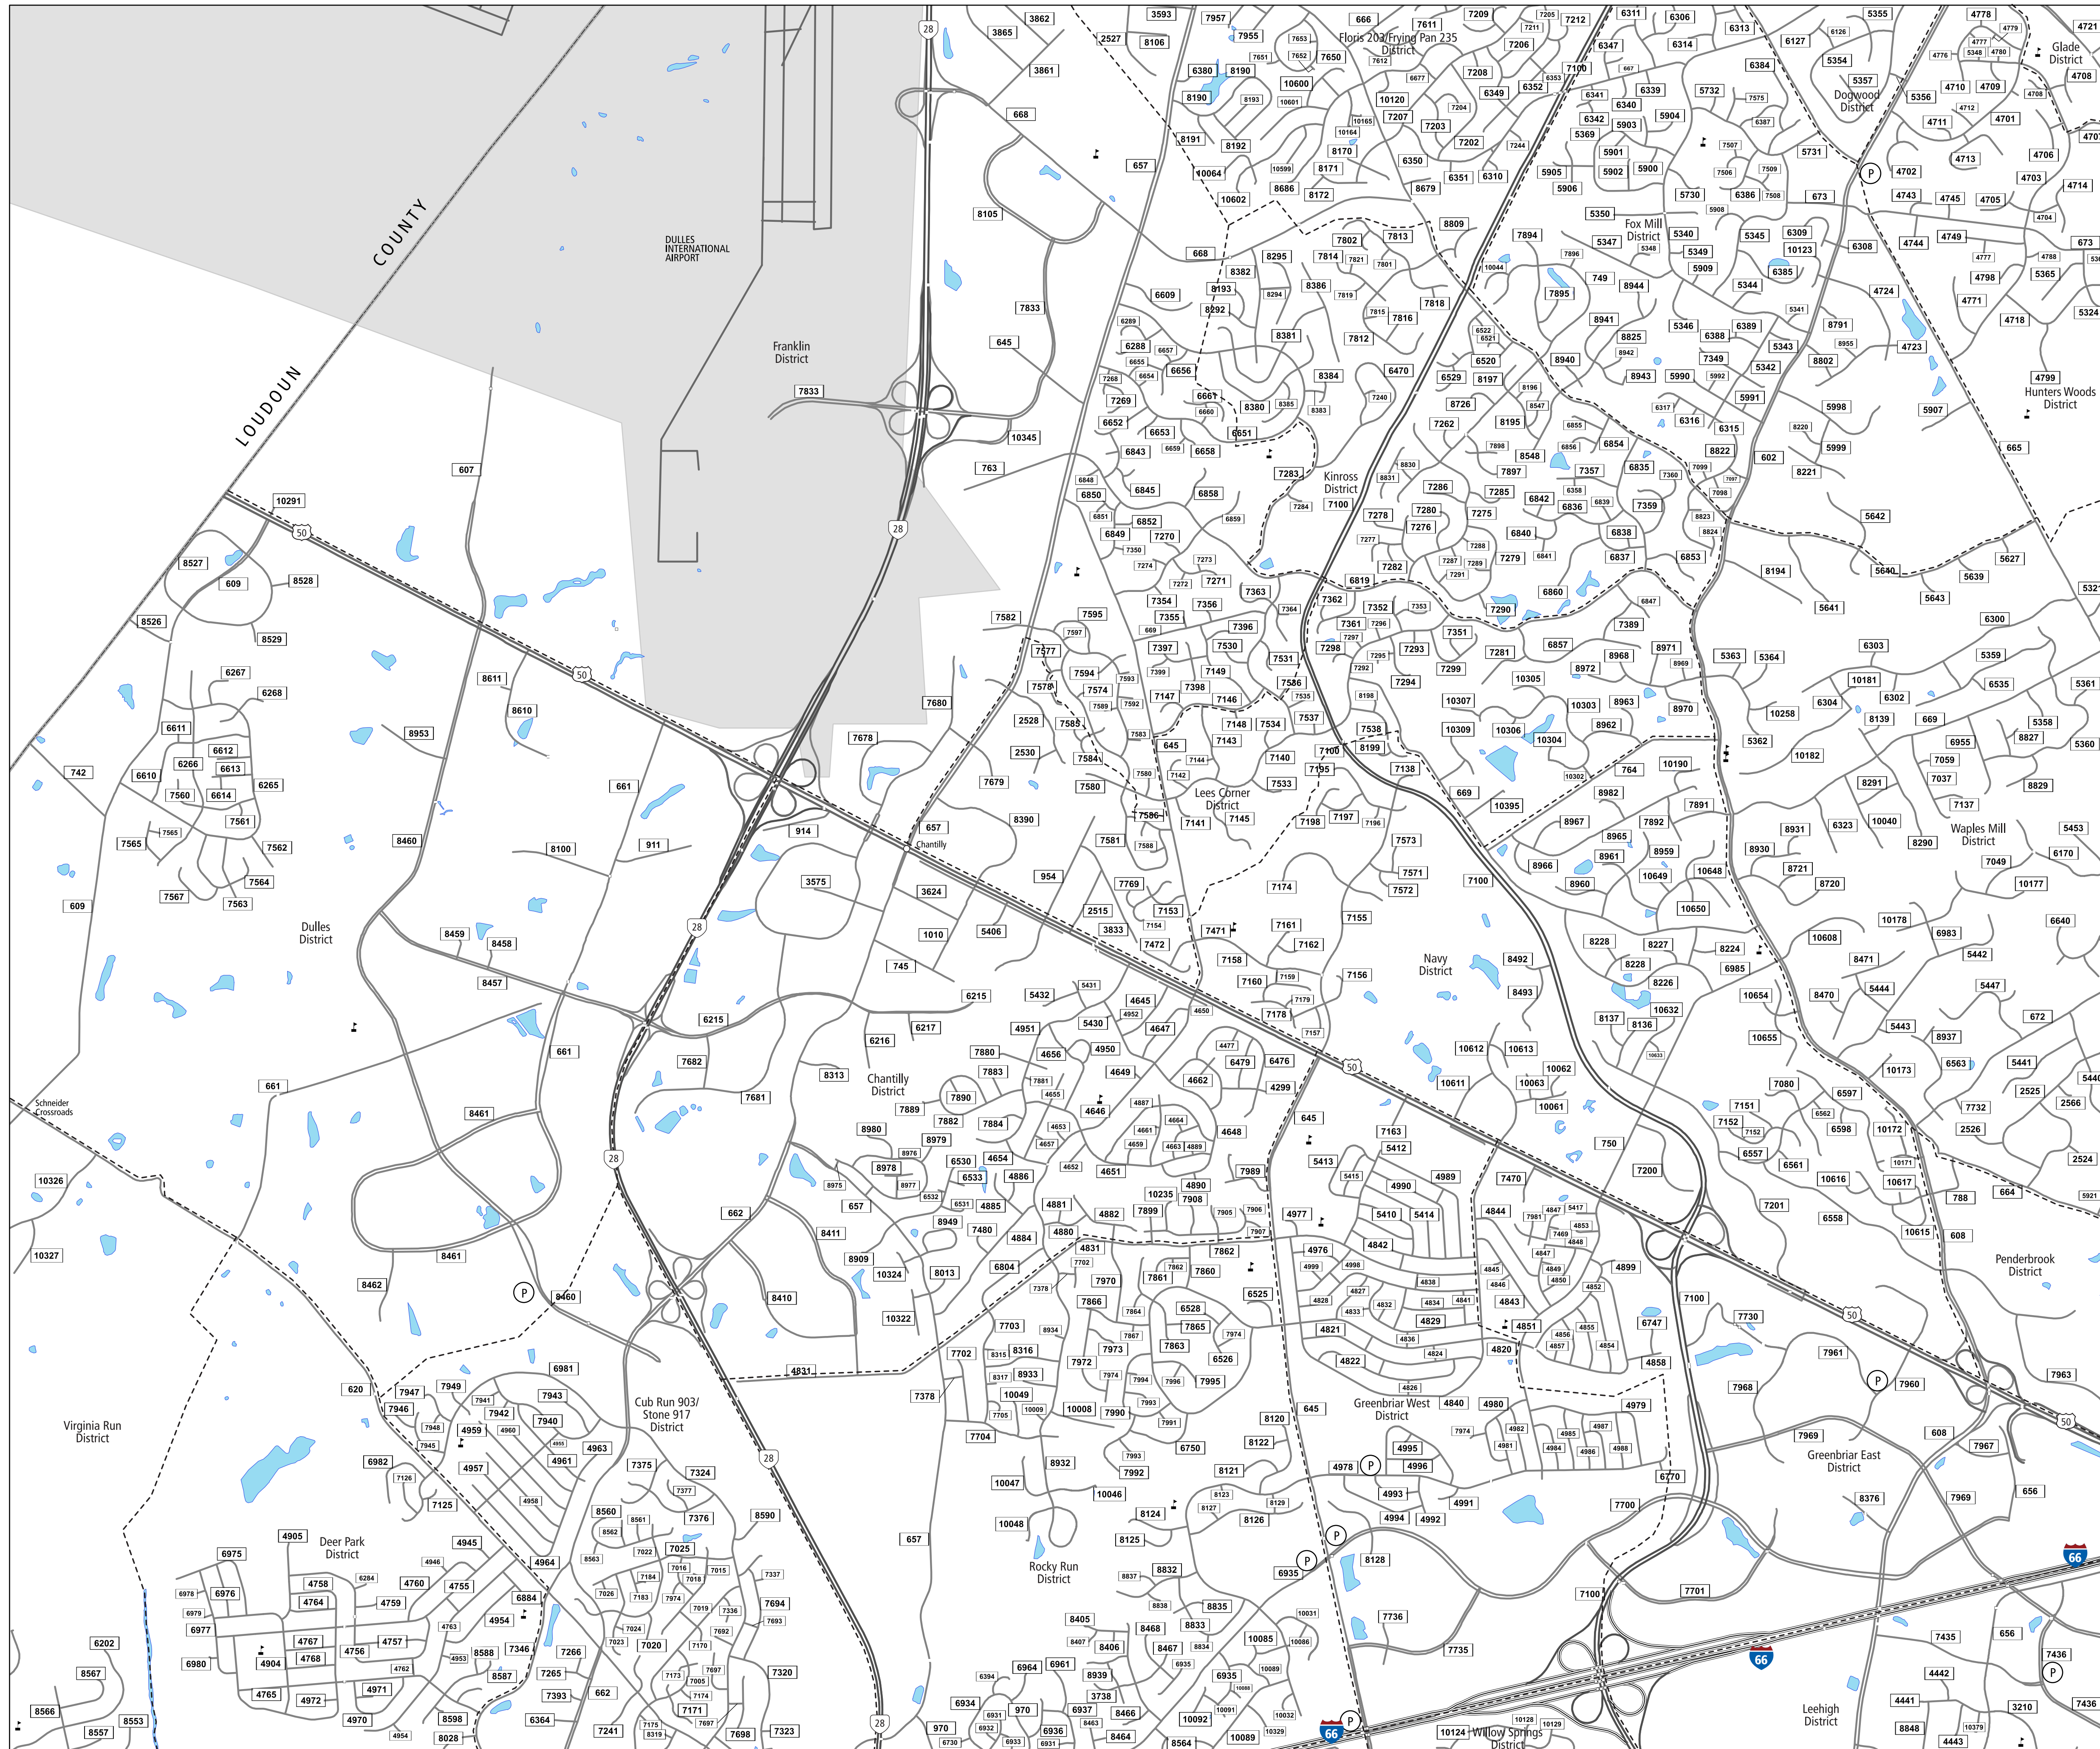

(MATCH LINE - SHEET "29 B")

(MATCH LINE - SHEET "29 H")

(MATCH LINE - SHEET "29 I")

FAIRFAX COUNTY, VA

COUNTY ROAD MAP

FAIRFAX COUNTY

ROAD CLASSIFICATIONS

- Frontage Road
- Secondary Route
- State Route
- U.S. Route
- Urban Road
- LightSurface
- DividedHwyInterstate
- AllWeatherSurface
- Unsurfaced
- otherSurface
- BikeRoutes
- AppalachianTrail
- Scenic Roads

MISCELLANEOUS

- Schools
- Seaports
- Park_RideLots

AIRPORTS

- Commercial
- General
- Military

RAILROADS

- Metro
- VARailroads
- Park_N_Ride

BOUNDARIES

- MilitaryAreas
- MagisterialDistricts
- Incorp_Areas
- Natural_LandCover