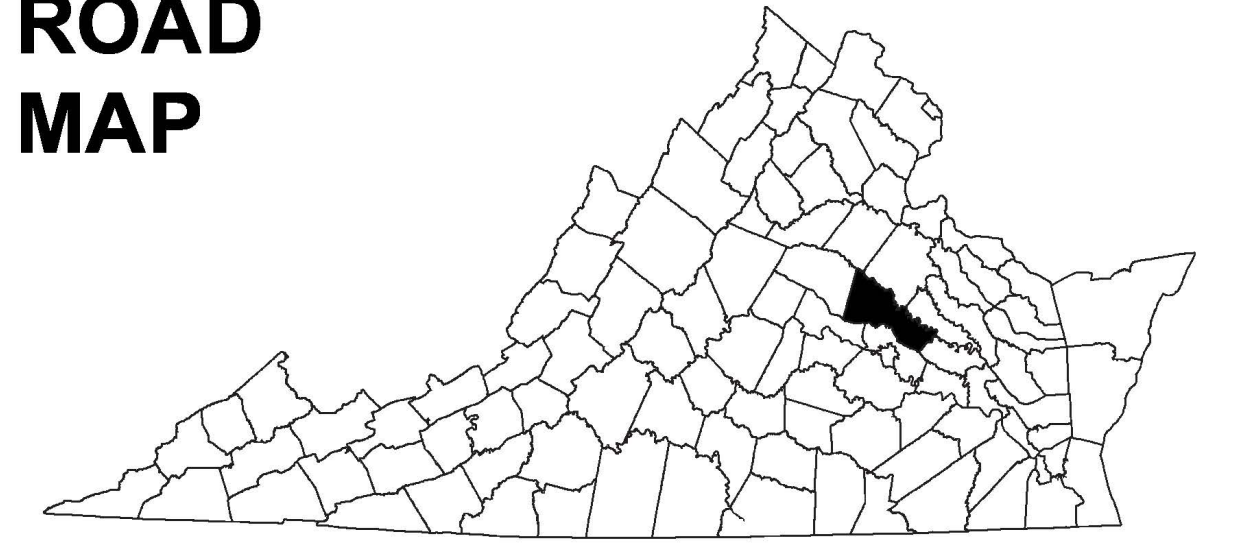

HANOVER COUNTY, VA

COUNTY ROAD MAP

HANOVER COUNTY

ROAD CLASSIFICATIONS	MISCELLANEOUS
Frontage Road	Schools
Secondary Route	Seaports
State Route	Park_RideLots
U.S. Route	<b>AIRPORTS</b>
Urban Road	Commercial
LightSurface	General
DividedHwyInterstate	Military
AllWeatherSurface	<b>RAILROADS</b>
Unsurfaced	Metro
otherSurface	VARailroads
BikeRoutes	Park_N_Ride
AppalachianTrail	<b>BOUNDARIES</b>
Scenic Roads	MilitaryAreas
	MagisterialDistricts
	Incorp_Areas
	Natural_LandCover